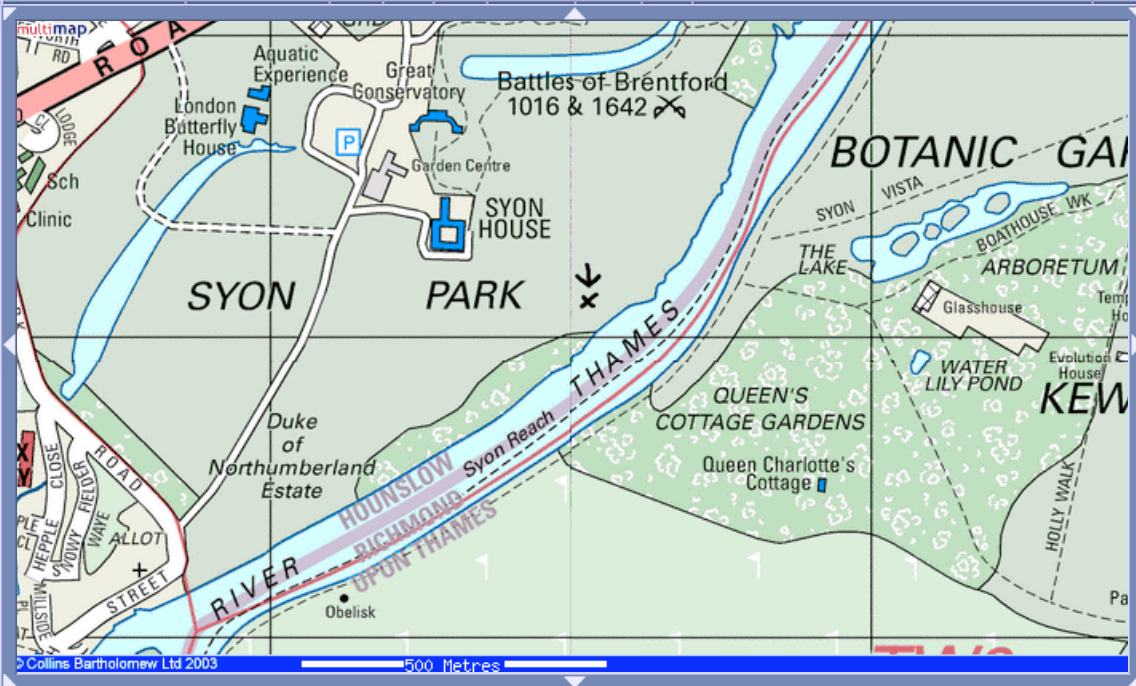

**ING DIRECT** it's your money we're saving  
 savings account [click here](#) to find out more. **5.0% AER\***

**LOCAL**  
 Pick or ty  
 Hotels  
 hotels

### Map of United Kingdom

Zoom Scale 1:10000 Print Link Aerial Book hotels Buy map Smaller Help

**75% off**  
 Find a ch  
 we'll pay  
 difference  
 LondonTc

**Cheap H**  
 Cheap Hc  
 Worldwid  
 Secure, E  
 www.bes

#### MAP INFORMATION

**Location:** United Kingdom  
**Grid ref:** Grid Ref:TQ175765 **Postcode district:** TW8 8xx (map centre)  
**X:** 517500 **Y:** 176500m  
**Lat:** 51:28:31N (51.4753) **Lon:** 0:18:34W (-0.3095)  
**Web Address:** [www.multimap.com/map/browse.cgi?lat=51.4753&lon=-0.3095&scale=10000&icon=x](http://www.multimap.com/map/browse.cgi?lat=51.4753&lon=-0.3095&scale=10000&icon=x)

These locations are nearest as the crow flies, but may not be nearest by road.